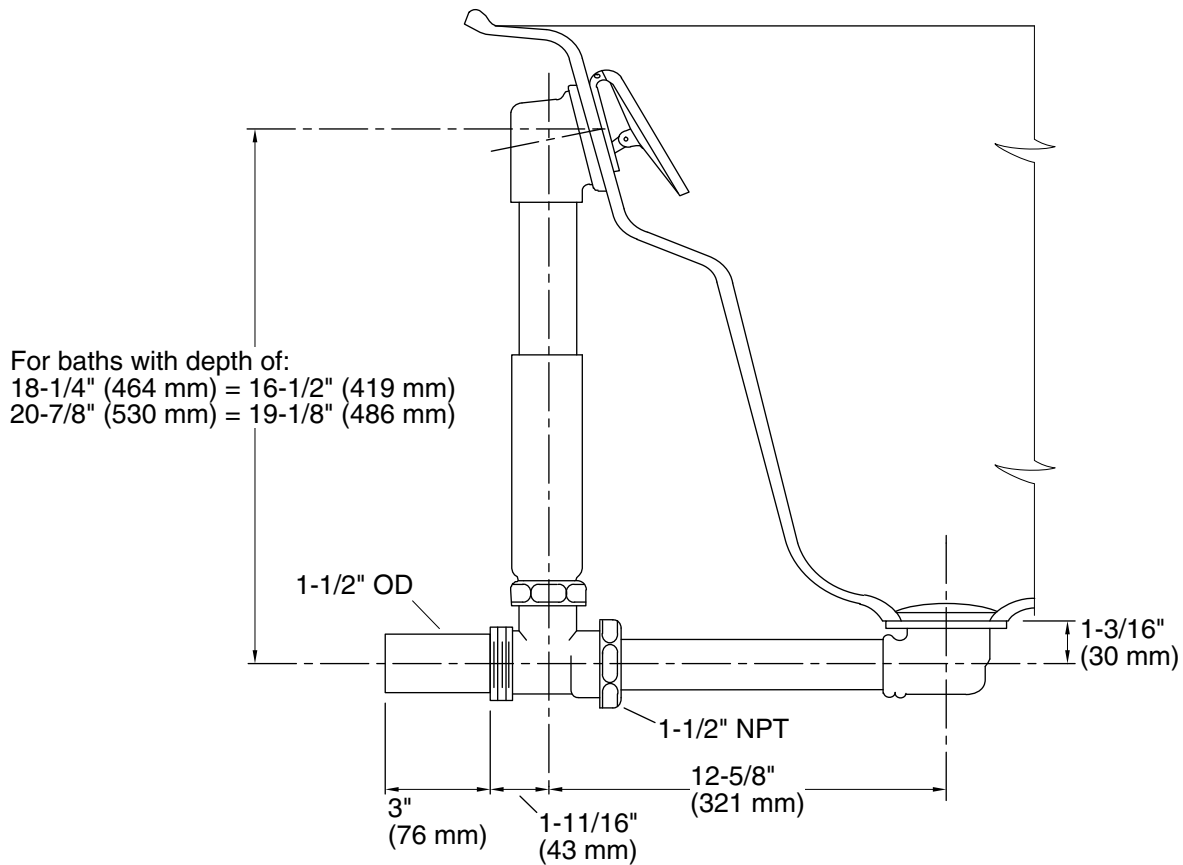

Technical Information

All product dimensions are nominal.

Notes

Install this product according to the installation guide.

ADA compliant when installed to the specific requirements of these regulations.